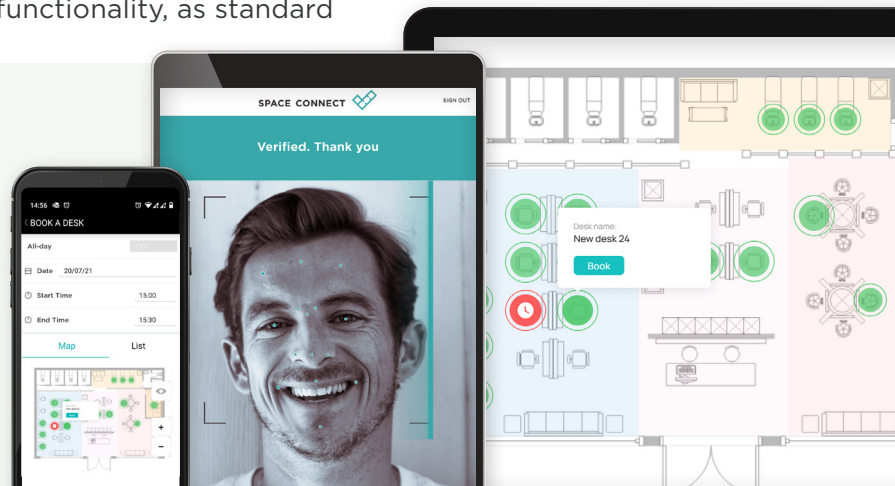

# Space Connect empowers organisations of all shapes and sizes to deliver **fast, flexible and affordable** workspace transformation

- Exceptional affordability and value
- A completely flexible, no-risk, no min-term agreement
- Super-fast deployment: same-day setup, and multi-sites within less than a week!
- Simple and easy self-configuration: quickly add or remove desks, rooms, floors and sites
- Uploadable/configurable interactive floor maps
- Detailed real-time analytics
- Enterprise-level, modular features and functionality, as standard

Choose from 3 integrated, enterprise-level feature-packed modules, on desktop and mobile app, each with built-in reporting and analytics, self-configuration and same-day set-up

- **Desk Management**
- **Meeting Room Management**
- **Visitor Management**