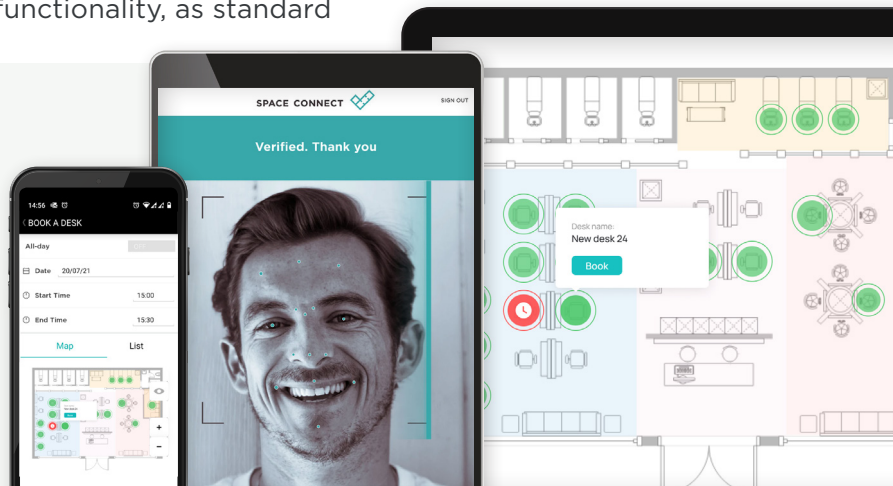

# Space Connect empowers organisations of all shapes and sizes to deliver **fast, flexible and affordable** workspace transformation

- Exceptional affordability and value
- A completely flexible, no-risk, no min-term agreement
- Super-fast deployment: same-day setup, and multi-sites within less than a week!
- Simple and easy self-configuration: quickly add or remove desks, rooms, floors and sites
- Uploadable/configurable interactive floor maps
- Detailed real-time analytics
- Enterprise-level, modular features and functionality, as standard

Choose from 3 integrated, enterprise-level feature-packed modules, on desktop and mobile app, each with built-in reporting and analytics, self-configuration and same-day set-up

- **Desk Management**
- **Meeting Room Management**
- **Visitor Management**