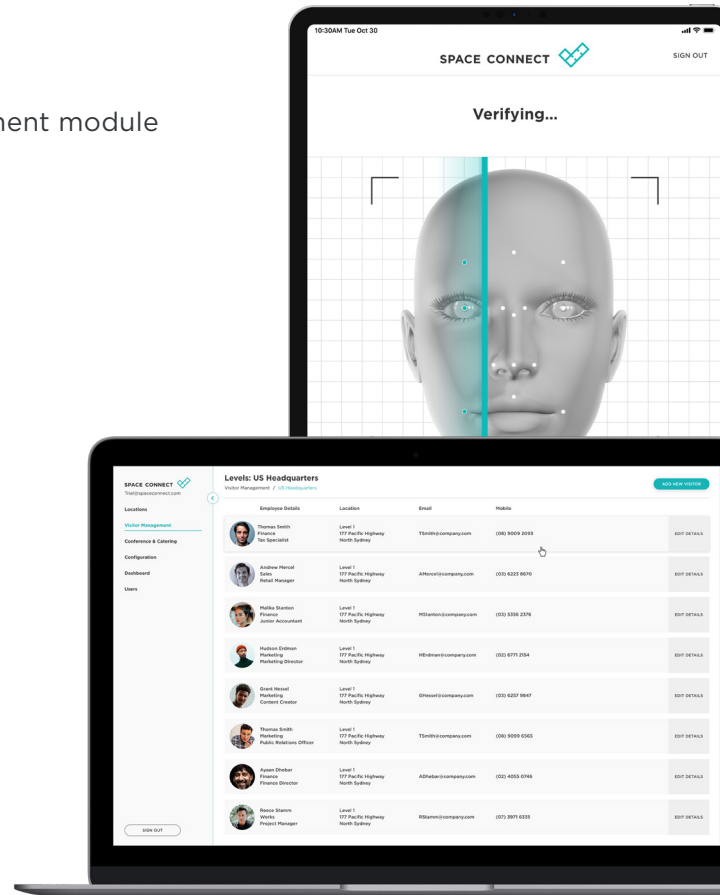

Space Connect Visitor Management module

Key features

- Automatic integration with Meeting Room Management module
- Facial recognition
- Multiple visitor types
- Automatic visitor pre-registration
- Delivery notification
- Visitor notification by multiple channels
- Photo capture and badge printing
- Visitor terms and Conditions
- Custom branding
- Unlimited visitors
- Analytics and exportable reports

Covid-security Visitor Management module features

- Customisable Covid-security pre-screening questionnaires*
- Capture and store visitor acceptance of your Covid security policy
- Touch-free visitor sign-in, inc self-generatable QR codes, and facial recognition

*Coming soon

Pricing

RRPs start from £30 per reception, per month (exc VAT). No min-term contract.

Get in touch to book a demo or discover more

To book a demo or discover more about how Space Connect can make it incredibly easy and affordable for you to deliver fast, flexible workspace transformation, contact us:

Call: +1 866.447.1004 **Email:** Contact your account manager **Or visit:** www.diversifiedus.com

Space Connect. Truly flexible tech: Uniquely flexible terms