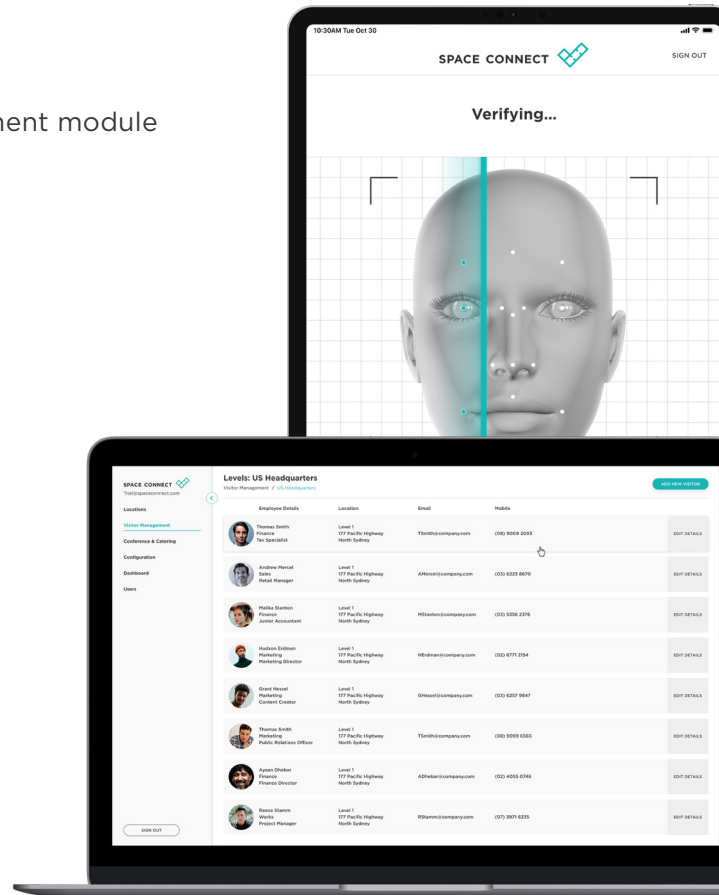

Space Connect Visitor Management module

Key features

- Automatic integration with Meeting Room Management module
- Facial recognition
- Multiple visitor types
- Automatic visitor pre-registration
- Delivery notification
- Visitor notification by multiple channels
- Photo capture and badge printing
- Visitor terms and Conditions
- Custom branding
- Unlimited visitors
- Analytics and exportable reports

Covid-security Visitor Management module features

- Customisable Covid-security pre-screening questionnaires*
- Capture and store visitor acceptance of your Covid security policy
- Touch-free visitor sign-in, inc self-generatable QR codes, and facial recognition

*Coming soon

Pricing

RRPs start from £30 per reception, per month (exc VAT). No min-term contract.

Get in touch to book a demo or discover more

To book a demo or discover more about how Space Connect can make it incredibly easy and affordable for you to deliver fast, flexible workspace transformation, contact us:

Email: Contact your account manager **Or visit:** www.dviasia.com

Space Connect. Truly flexible tech: Uniquely flexible terms