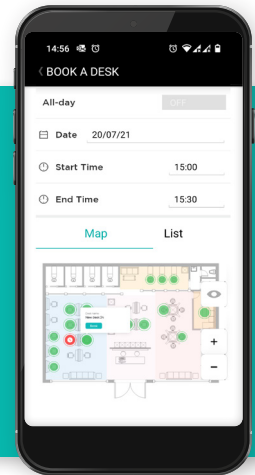

## Why Space Connect for meeting room and desk management?

- Exceptional affordability and value
- A completely flexible, no-risk, no min-term agreement
- Super-fast deployment: same-day setup, and multiple sites within less than a week!
- Easy self-configuration: quickly add and configure desks, rooms, floors and sites
- Detailed real-time analytics built-in

## Uniquely flexible and affordable desk management

Space Connect's unique Desk Management module enables you to self-configure, re-configure, scale and tailor your desk booking model in minutes.

No other solution makes it so easy for you to manage how your users find, book and check-in to available desks, Covid-securely, all from our user-friendly mobile app or desk booking portal.